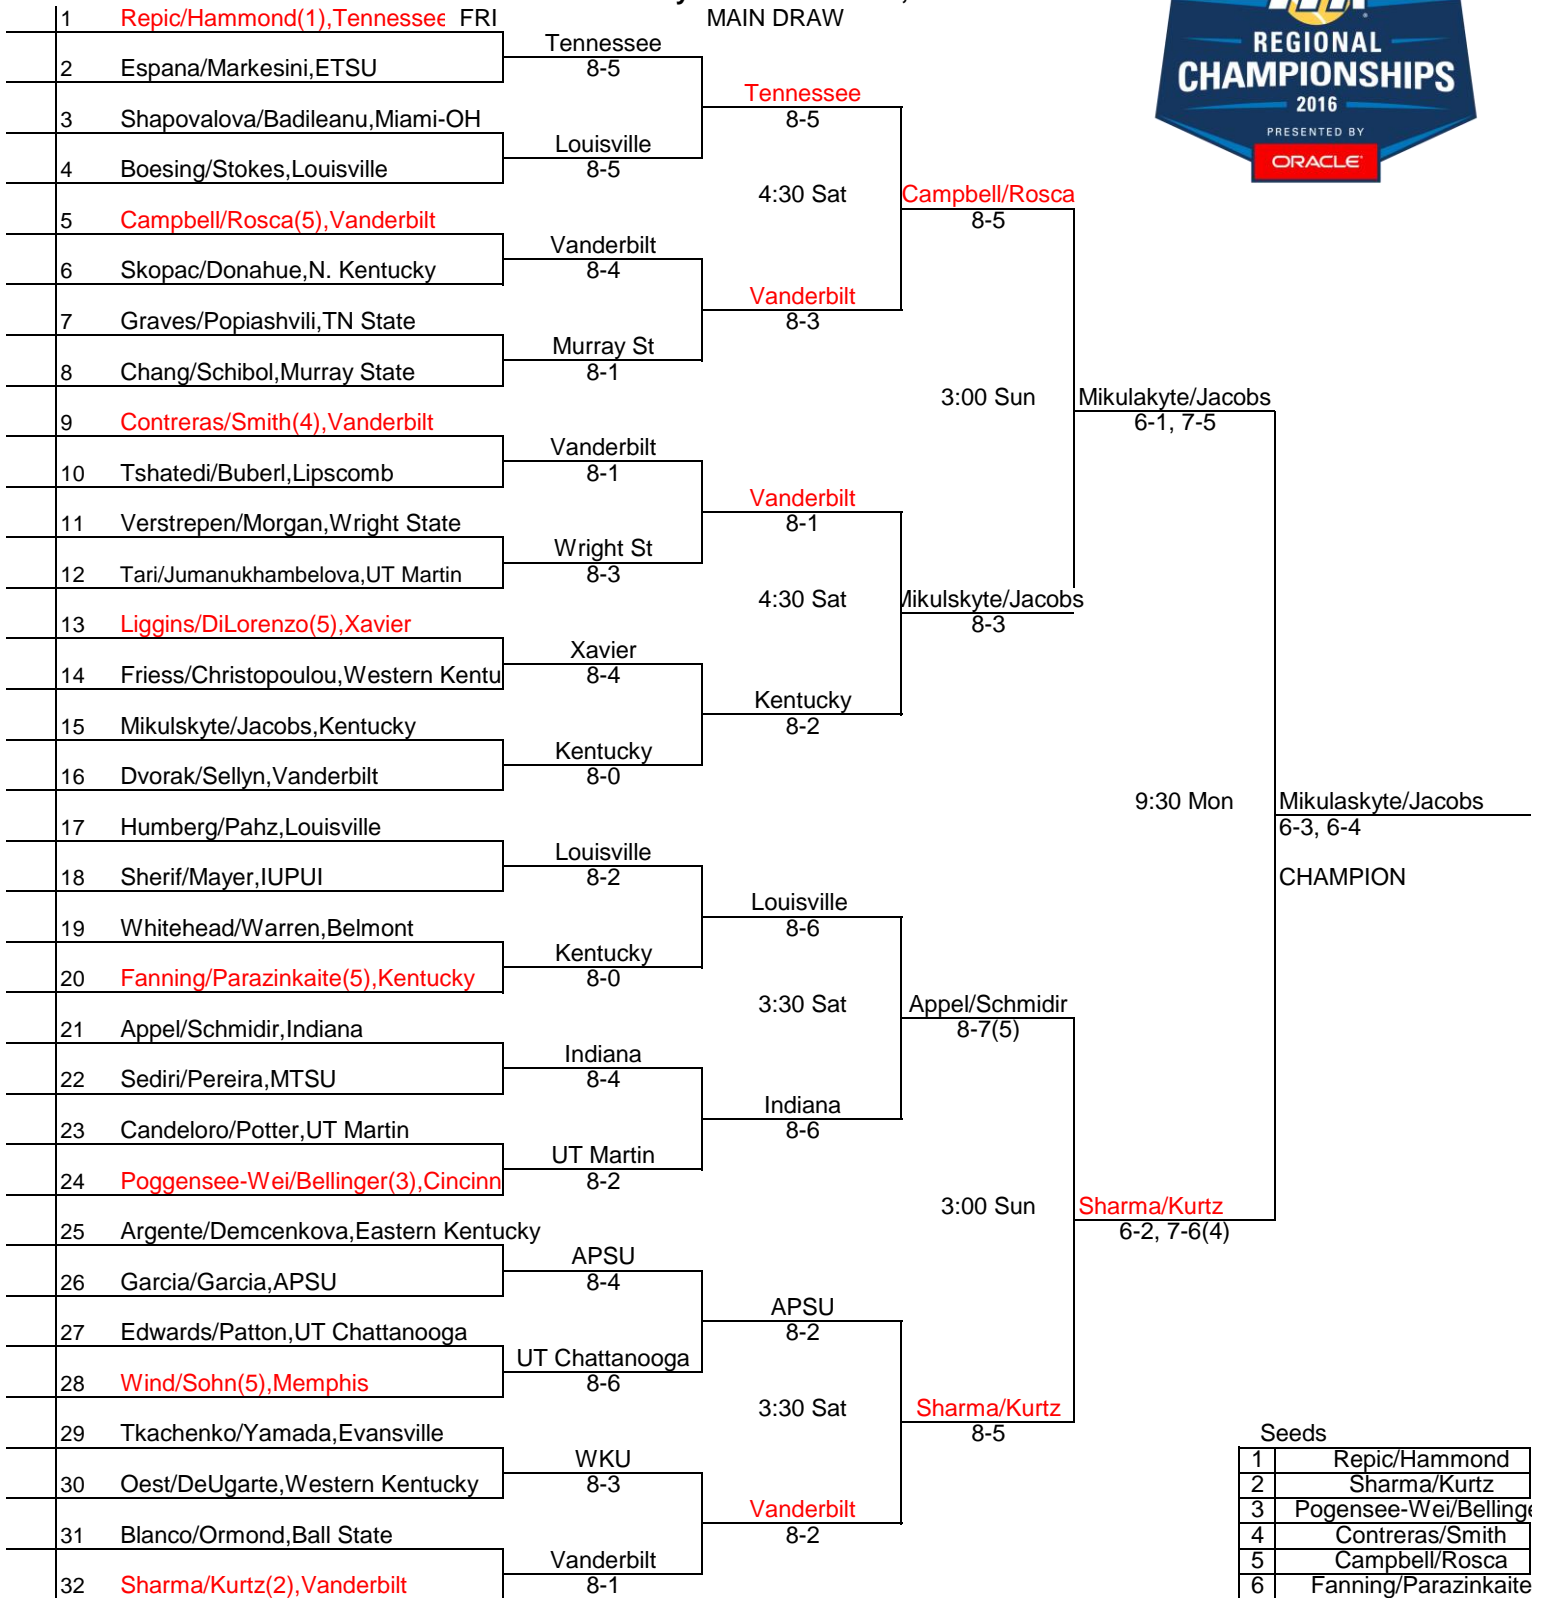

2016 ITA Regional Championships

Presented by Oracle

Hosted by MTSU Oct. 20-24, 2016

MAIN DRAW

Seeds

1	Repic/Hammond
2	Sharma/Kurtz
3	Poggensee-Wei/Bellinger
4	Contreras/Smith
5	Campbell/Rosca
6	Fanning/Parazinkaite
7	Liggins/DiLorenzo
8	Wind/Sohn