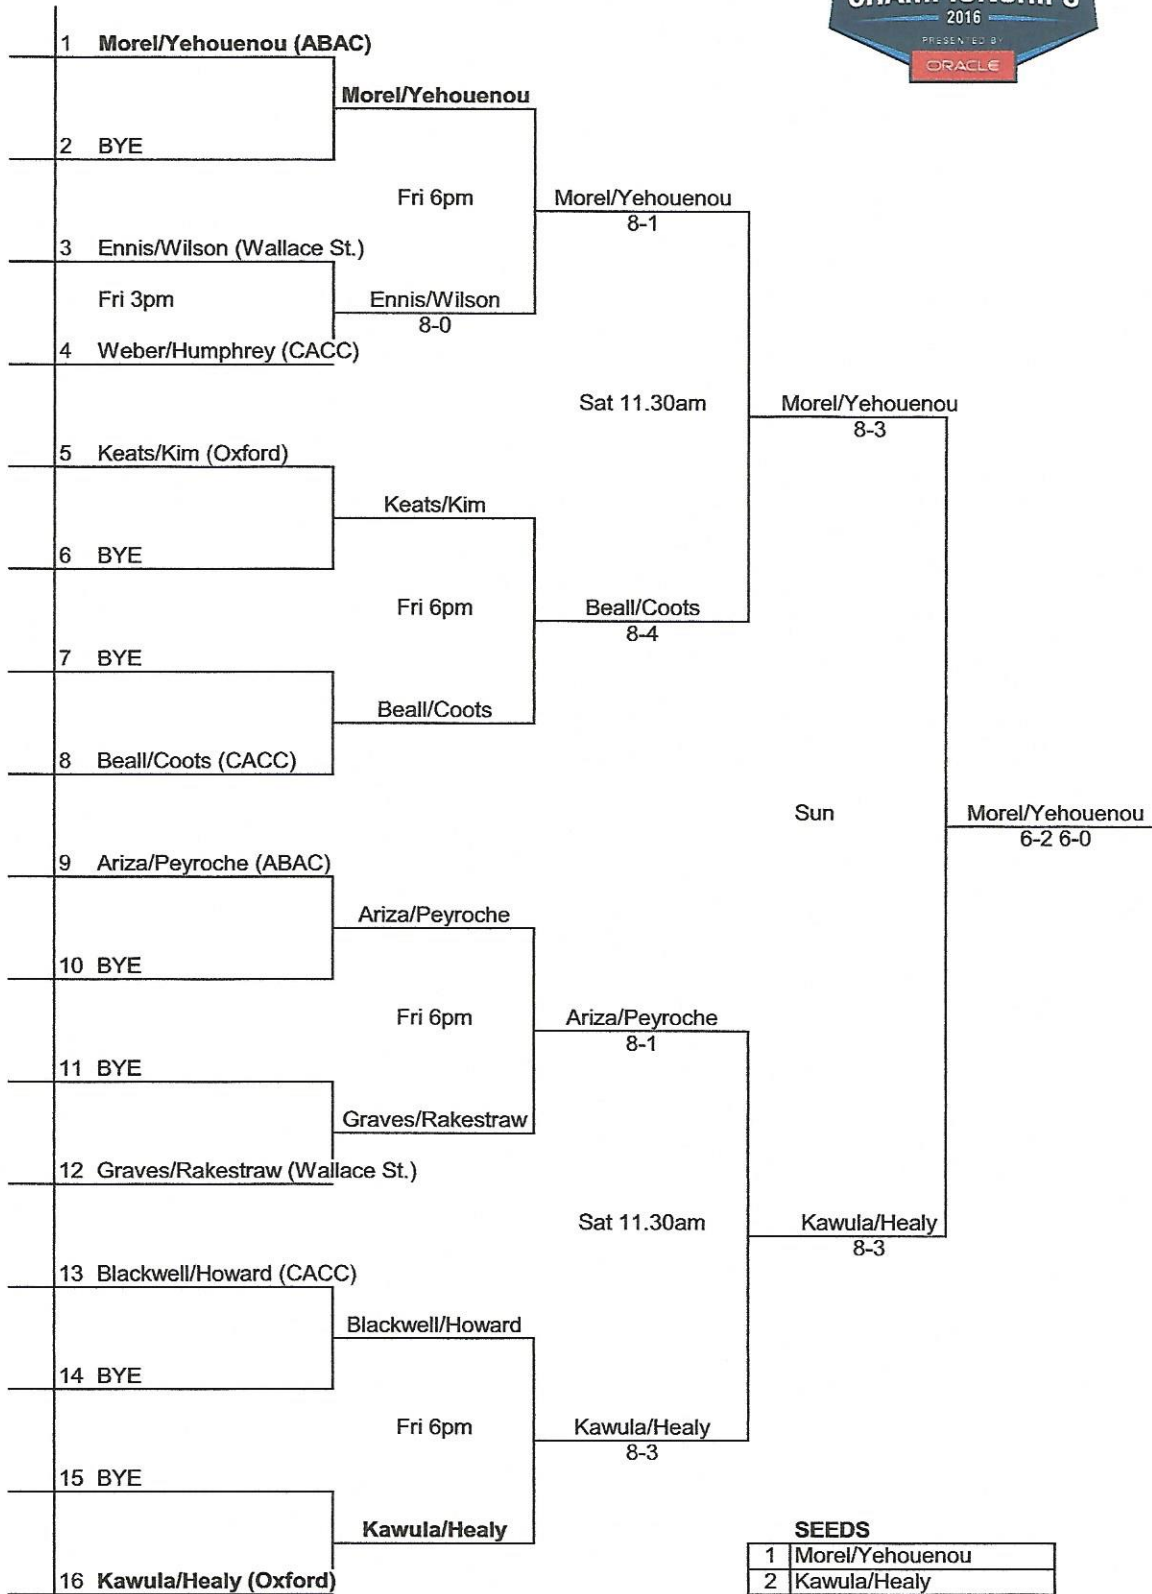

2016 ITA Regional Championships

Presented by Oracle

Hosted by ABAC Sept 30-Oct 2

1	Celia Morel (ABAC)								
2	BYE	Morel							
3	Shelley Humphrey (CACC)		Fri 1.30pm	Morel					
4	Nikki Rakestraw (Wallace St.)		Rakestraw	6-0 6-0					
5	BYE				Sat 9am	Morel			
6	Kacy Howard (CACC)	Howard				6-4 6-3			
7	Hayley Keats (Oxford)		Fri 4pm	Keats					
8	BYE		Keats	6-0 6-0					
9	Cyrielle Peyroche (ABAC)						Sat 2.30pm	Morel	
10	Tempie Ennis (Wallace St.)	Peyroche						6-3 6-1	
11	Grace Weber (CACC)		Fri 1.30pm	Peyroche					
12	BYE		Weber	6-0 6-0					
13	Mary Kathryn Healy (Oxford)				Sat 9am	Peyroche			
14	BYE	Healy				6-4 6-4			
15	BYE		Fri 4pm	Healy					
16	Kallie Beall (CACC)		Beall	6-4 6-3					
17	Caroline Kawula (Oxford)						Sun 9am	Morel	
18	BYE	Kawula						6-4 6-1	
19	BYE		Fri 4pm	Kawula					
20	Maggie Blackwell (CACC)		Blackwell	6-3 5-7 6-3					
21	Kelsi Wilson (Wallace St.)				Sat 9am	Ariza			
22	Hope McBride (CACC)	Wilson				6-4 6-0			
23	BYE		Fri 1.30pm	Ariza					
24	Melissa Ariza (ABAC)		Ariza	6-0 6-1					
25	Emily Graves (Wallace St.)						Sat 2.30pm	Yehouenou	
26	BYE	Graves						6-4 6-4	
27	BYE		Fri 4pm	Kim					
28	Sally Kim (Oxford)		Kim	6-0 6-2					
29	Ashley Coots (CACC)				Sat 9am	Yehouenou			
30	Molly Whitlock (Wallace St.)	Coots				6-1 6-0			
31	BYE		Fri 1.30pm	Yehouenou					
32	Oriane Yehouenou (ABAC)		Yehouenou	7-5 6-3					

CHAMPION

Seeds

1	Morel
2	Yehouenou
3	Kawula
4	Beall
5	
6	
7	
8	

2016 ITA Regional Championships

Presented by Oracle

Hosted by ABAC

SEEDS

1	
2	
3	
4	

2016 ITA Regional Championships

Presented by Oracle

Hosted by ABAC

SEEDS

1	Morel/Yehouenou
2	Kawula/Healy
3	
4	

2016 ITA Regional Championships

Presented by Oracle

Hosted by ABAC

SEEDS

1	
2	
3	
4	