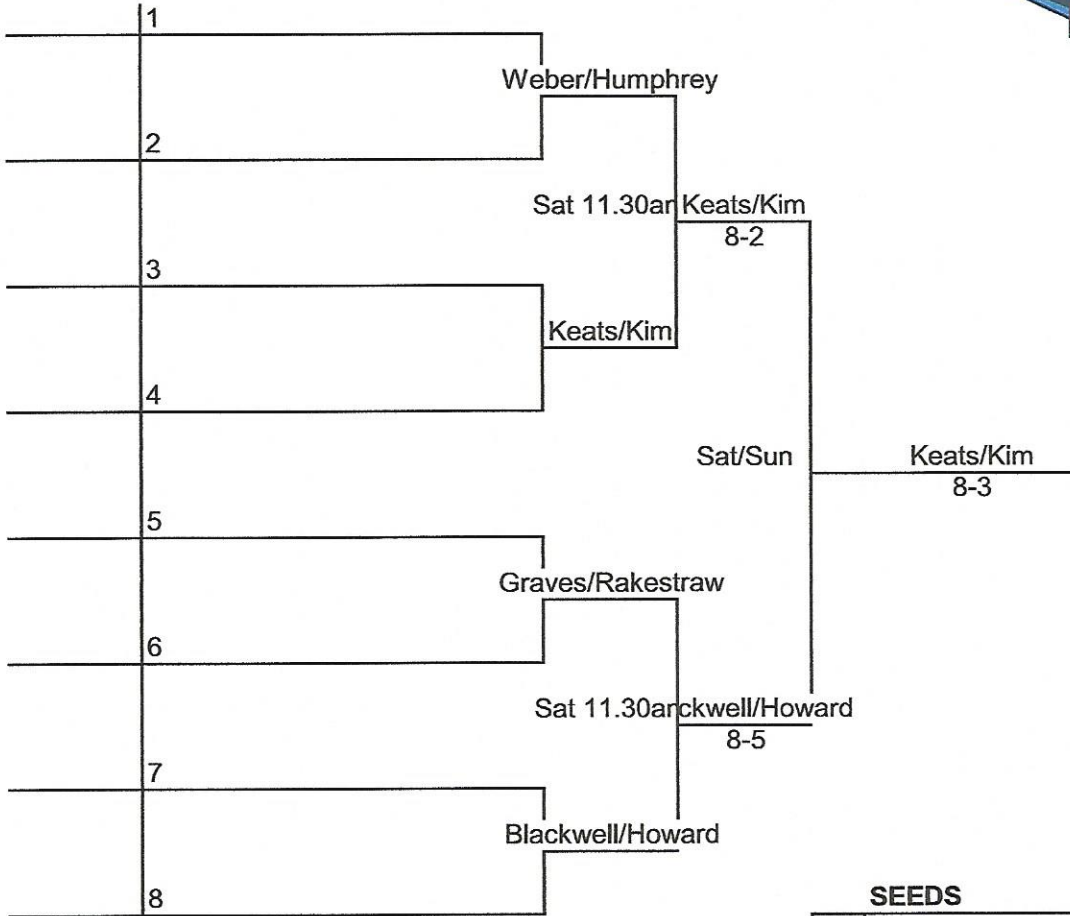

2016 ITA Regional Championships

Presented by Oracle

Hosted by ABAC Sept 30-Oct 2

1	Celia Morel (ABAC)								
2	BYE	Morel							
3	Shelley Humphrey (CACC)		Fri 1.30pm	Morel					
4	Nikki Rakestraw (Wallace St.)		Rakestraw	6-0 6-0					
5	BYE				Sat 9am	Morel			
6	Kacy Howard (CACC)	Howard				6-4 6-3			
7	Hayley Keats (Oxford)		Fri 4pm	Keats					
8	BYE		Keats	6-0 6-0					
9	Cyrielle Peyroche (ABAC)						Sat 2.30pm	Morel	
10	Tempie Ennis (Wallace St.)	Peyroche						6-3 6-1	
11	Grace Weber (CACC)		Fri 1.30pm	Peyroche					
12	BYE		Weber	6-0 6-0					
13	Mary Kathryn Healy (Oxford)				Sat 9am	Peyroche			
14	BYE	Healy				6-4 6-4			
15	BYE		Fri 4pm	Healy					
16	Kallie Beall (CACC)		Beall	6-4 6-3					
17	Caroline Kawula (Oxford)						Sun 9am	Morel	
18	BYE	Kawula						6-4 6-1	
19	BYE		Fri 4pm	Kawula					
20	Maggie Blackwell (CACC)		Blackwell	6-3 5-7 6-3					
21	Kelsi Wilson (Wallace St.)				Sat 9am	Ariza			
22	Hope McBride (CACC)	Wilson				6-4 6-0			
23	BYE		Fri 1.30pm	Ariza					
24	Melissa Ariza (ABAC)		Ariza	6-0 6-1					
25	Emily Graves (Wallace St.)						Sat 2.30pm	Yehouenou	
26	BYE	Graves						6-4 6-4	
27	BYE		Fri 4pm	Kim					
28	Sally Kim (Oxford)		Kim	6-0 6-2					
29	Ashley Coots (CACC)				Sat 9am	Yehouenou			
30	Molly Whitlock (Wallace St.)	Coots				6-1 6-0			
31	BYE		Fri 1.30pm	Yehouenou					
32	Oriane Yehouenou (ABAC)		Yehouenou	7-5 6-3					

CHAMPION

Seeds

1	Morel
2	Yehouenou
3	Kawula
4	Beall
5	
6	
7	
8	

2016 ITA Regional Championships

Presented by Oracle

Hosted by ABAC

SEEDS

1	
2	
3	
4	

2016 ITA Regional Championships

Presented by Oracle

Hosted by ABAC

SEEDS

1	Morel/Yehouenou
2	Kawula/Healy
3	
4	

2016 ITA Regional Championships

Presented by Oracle

Hosted by ABAC

SEEDS

1	
2	
3	
4	