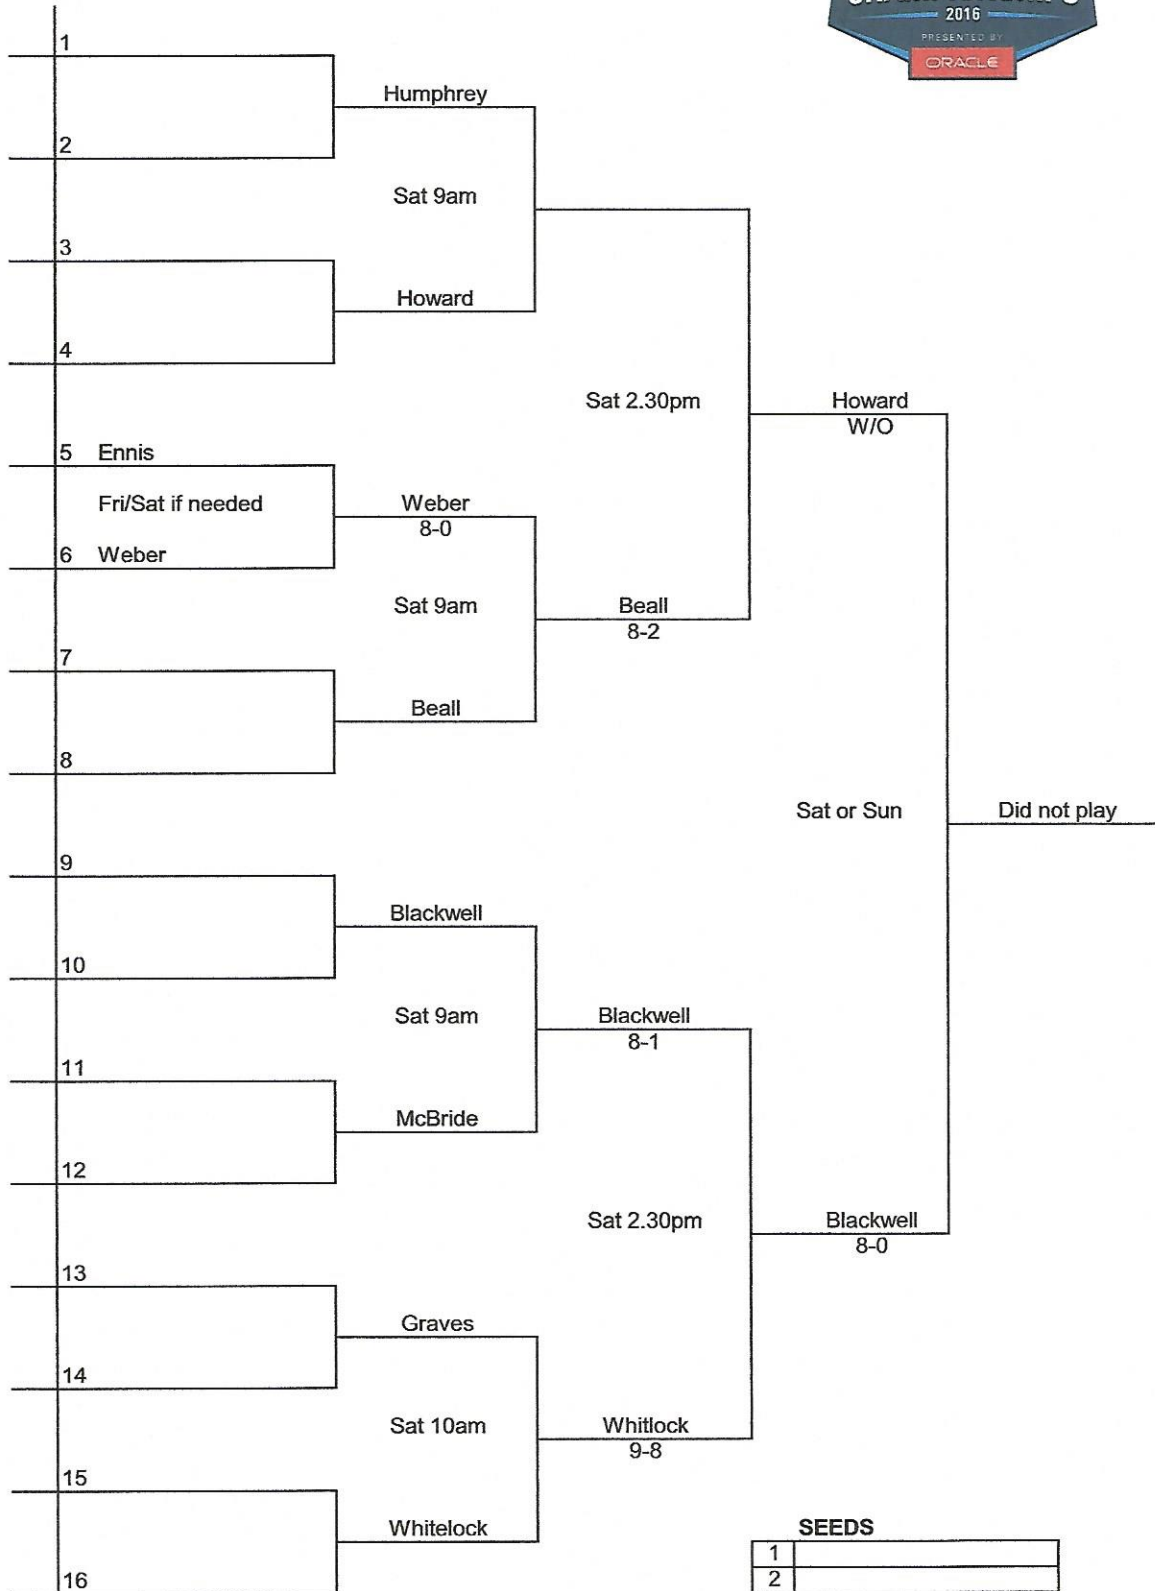

2016 ITA Regional Championships

Presented by Oracle

Hosted by ABAC Sept 30-Oct 2

1	Celia Morel (ABAC)								
2	BYE	Morel							
3	Shelley Humphrey (CACC)		Fri 1.30pm	Morel					
4	Nikki Rakestraw (Wallace St.)		Rakestraw	6-0 6-0					
5	BYE				Sat 9am	Morel			
6	Kacy Howard (CACC)	Howard				6-4 6-3			
7	Hayley Keats (Oxford)		Fri 4pm	Keats					
8	BYE		Keats	6-0 6-0					
9	Cyrielle Peyroche (ABAC)						Sat 2.30pm	Morel	
10	Tempie Ennis (Wallace St.)	Peyroche						6-3 6-1	
11	Grace Weber (CACC)		Fri 1.30pm	Peyroche					
12	BYE		Weber	6-0 6-0					
13	Mary Kathryn Healy (Oxford)				Sat 9am	Peyroche			
14	BYE	Healy				6-4 6-4			
15	BYE		Fri 4pm	Healy					
16	Kallie Beall (CACC)		Beall	6-4 6-3					
17	Caroline Kawula (Oxford)						Sun 9am	Morel	
18	BYE	Kawula						6-4 6-1	
19	BYE		Fri 4pm	Kawula					
20	Maggie Blackwell (CACC)		Blackwell	6-3 5-7 6-3					
21	Kelsi Wilson (Wallace St.)				Sat 9am	Ariza			
22	Hope McBride (CACC)	Wilson				6-4 6-0			
23	BYE		Fri 1.30pm	Ariza					
24	Melissa Ariza (ABAC)		Ariza	6-0 6-1					
25	Emily Graves (Wallace St.)						Sat 2.30pm	Yehouenou	
26	BYE	Graves						6-4 6-4	
27	BYE		Fri 4pm	Kim					
28	Sally Kim (Oxford)		Kim	6-0 6-2					
29	Ashley Coots (CACC)				Sat 9am	Yehouenou			
30	Molly Whitlock (Wallace St.)	Coots				6-1 6-0			
31	BYE		Fri 1.30pm	Yehouenou					
32	Oriane Yehouenou (ABAC)		Yehouenou	7-5 6-3					

CHAMPION

Seeds

1	Morel
2	Yehouenou
3	Kawula
4	Beall
5	
6	
7	
8	

2016 ITA Regional Championships

Presented by Oracle

Hosted by ABAC

SEEDS

1	
2	
3	
4	

SEEDS

1	
2	
3	
4	