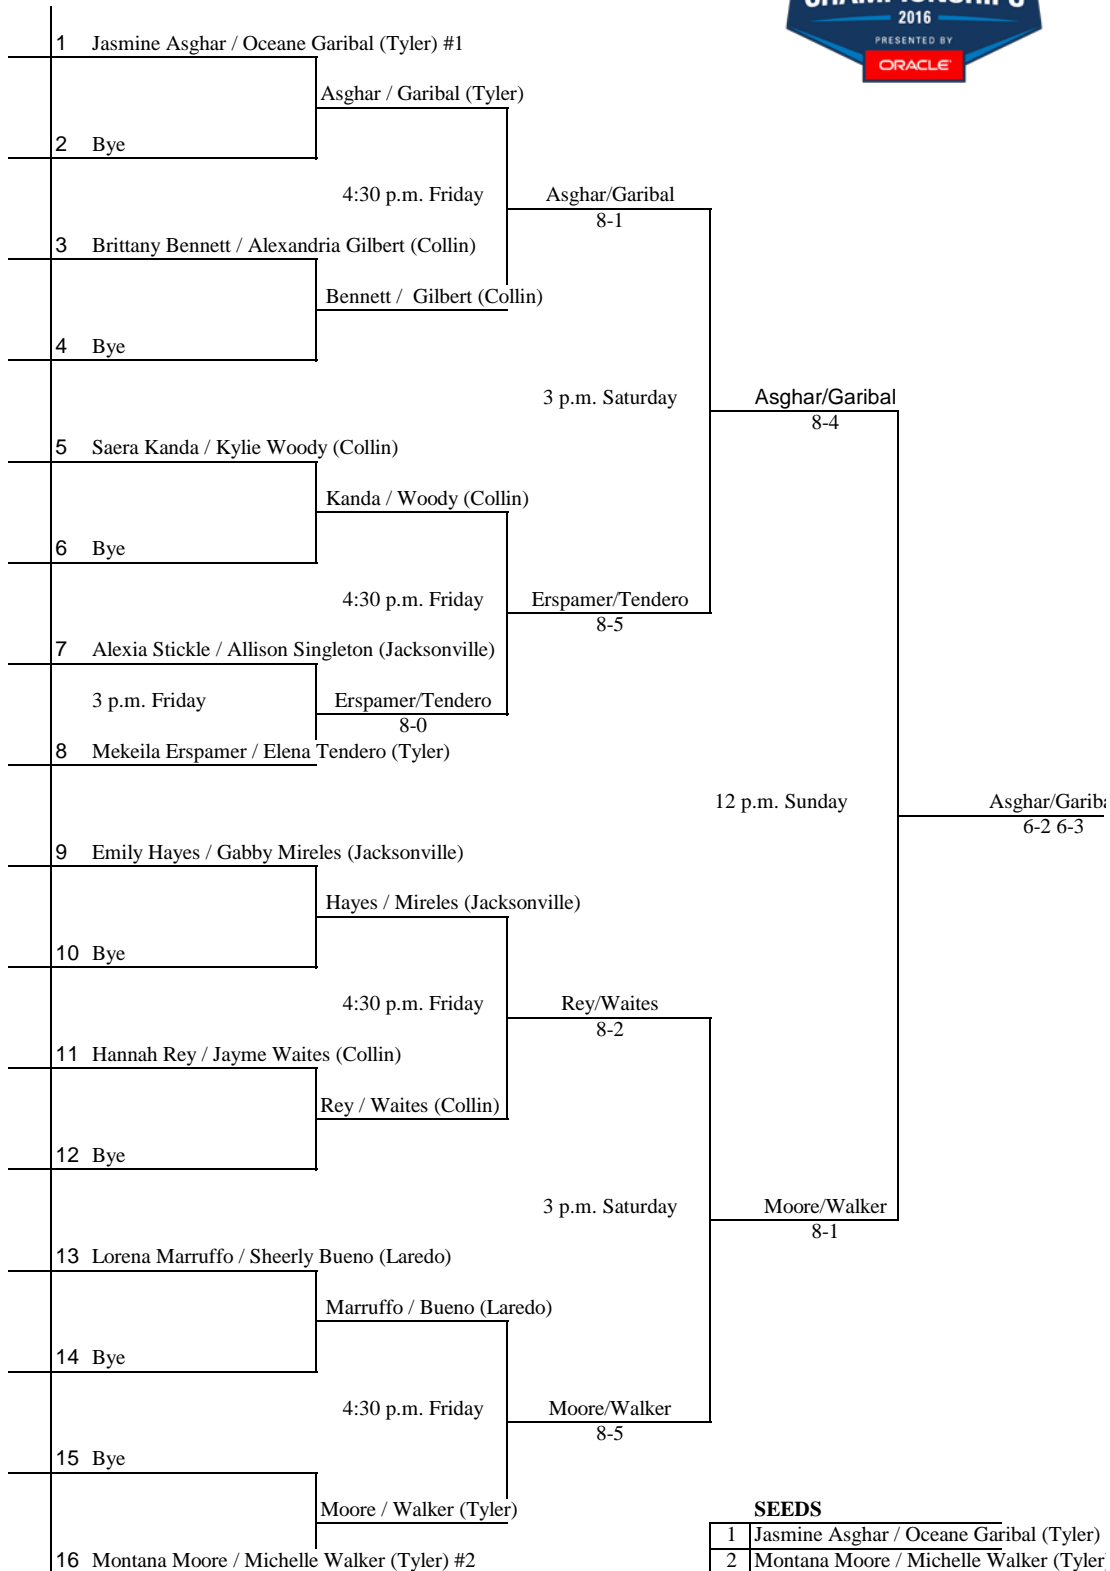

2016 ITA Regional Championships

Presented by Oracle

Hosted by Tyler Junior College - Sept. 23-25, 2016

SEEDS

1	Jasmine Asghar / Oceane Garibal (Tyler)
2	Montana Moore / Michelle Walker (Tyler)
3	
4