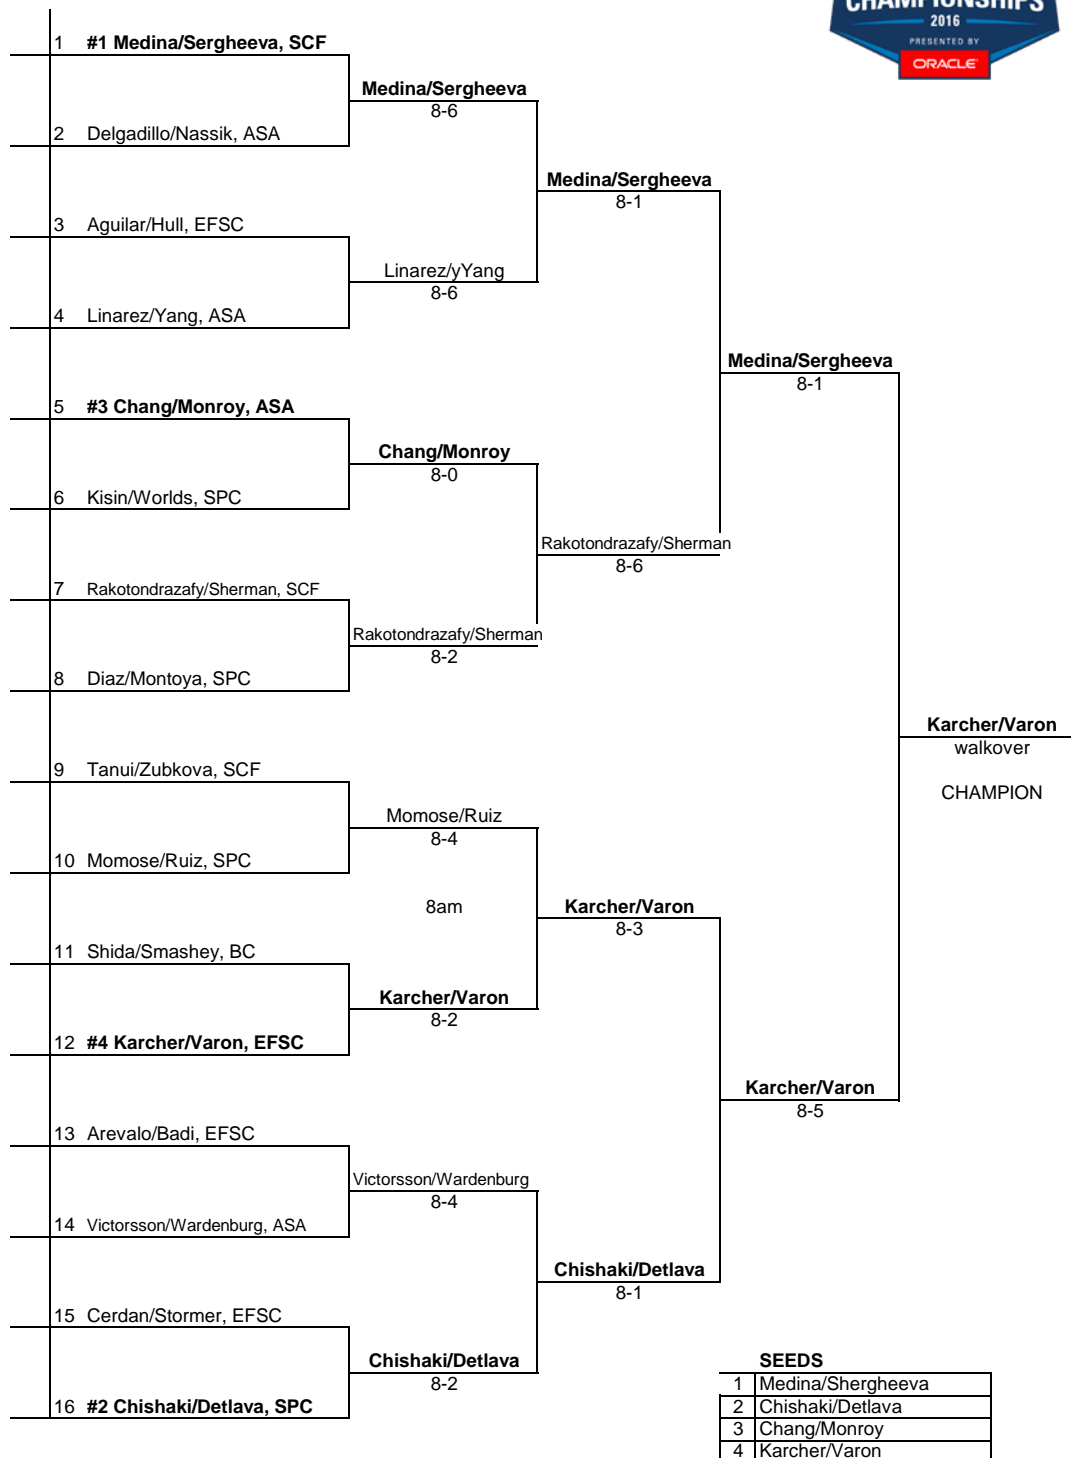

2016 ITA Regional Championships

Presented by Oracle

Hosted by Eastern Florida State College * September 23-25, 2016

ASA - ASA College - Miami   BC - Broward College   EFSC - Eastern Florida State College   SCF - State College of Florida   SPC - St. Petersburg College