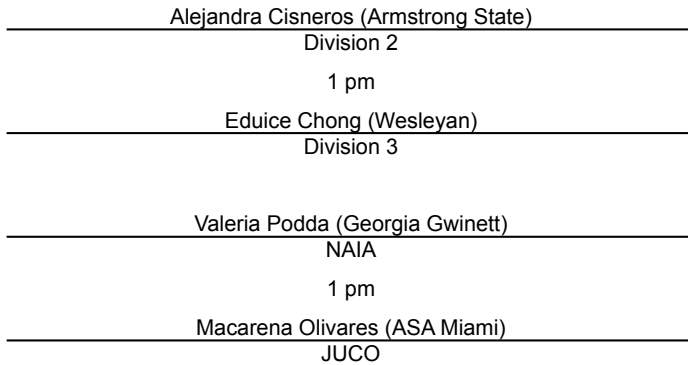

2015 Women's Super Bowl

SINGLES

Saturday

Sunday

DOUBLES