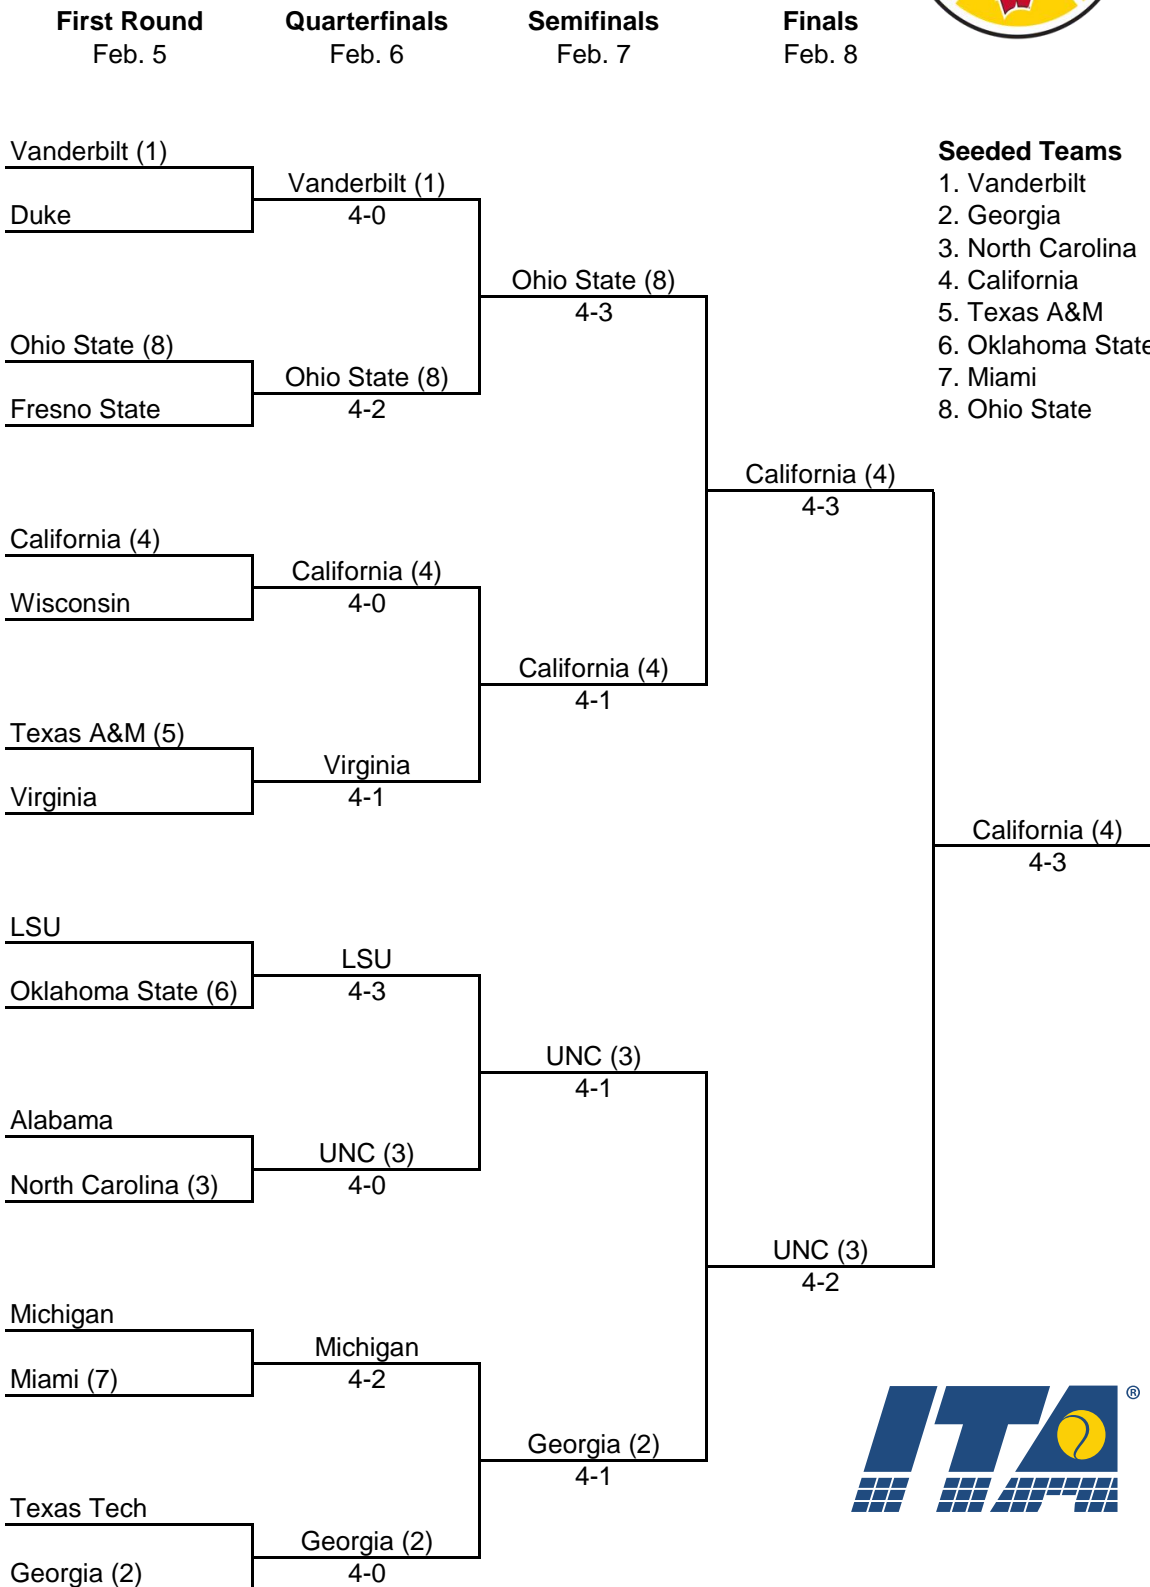

2016 ITA National Women's Team Indoor Championship

Hosted by the University of Wisconsin

February 5-8, 2016

**All times Central*

Seeded Teams

1. Vanderbilt
2. Georgia
3. North Carolina
4. California
5. Texas A&M
6. Oklahoma State
7. Miami
8. Ohio State