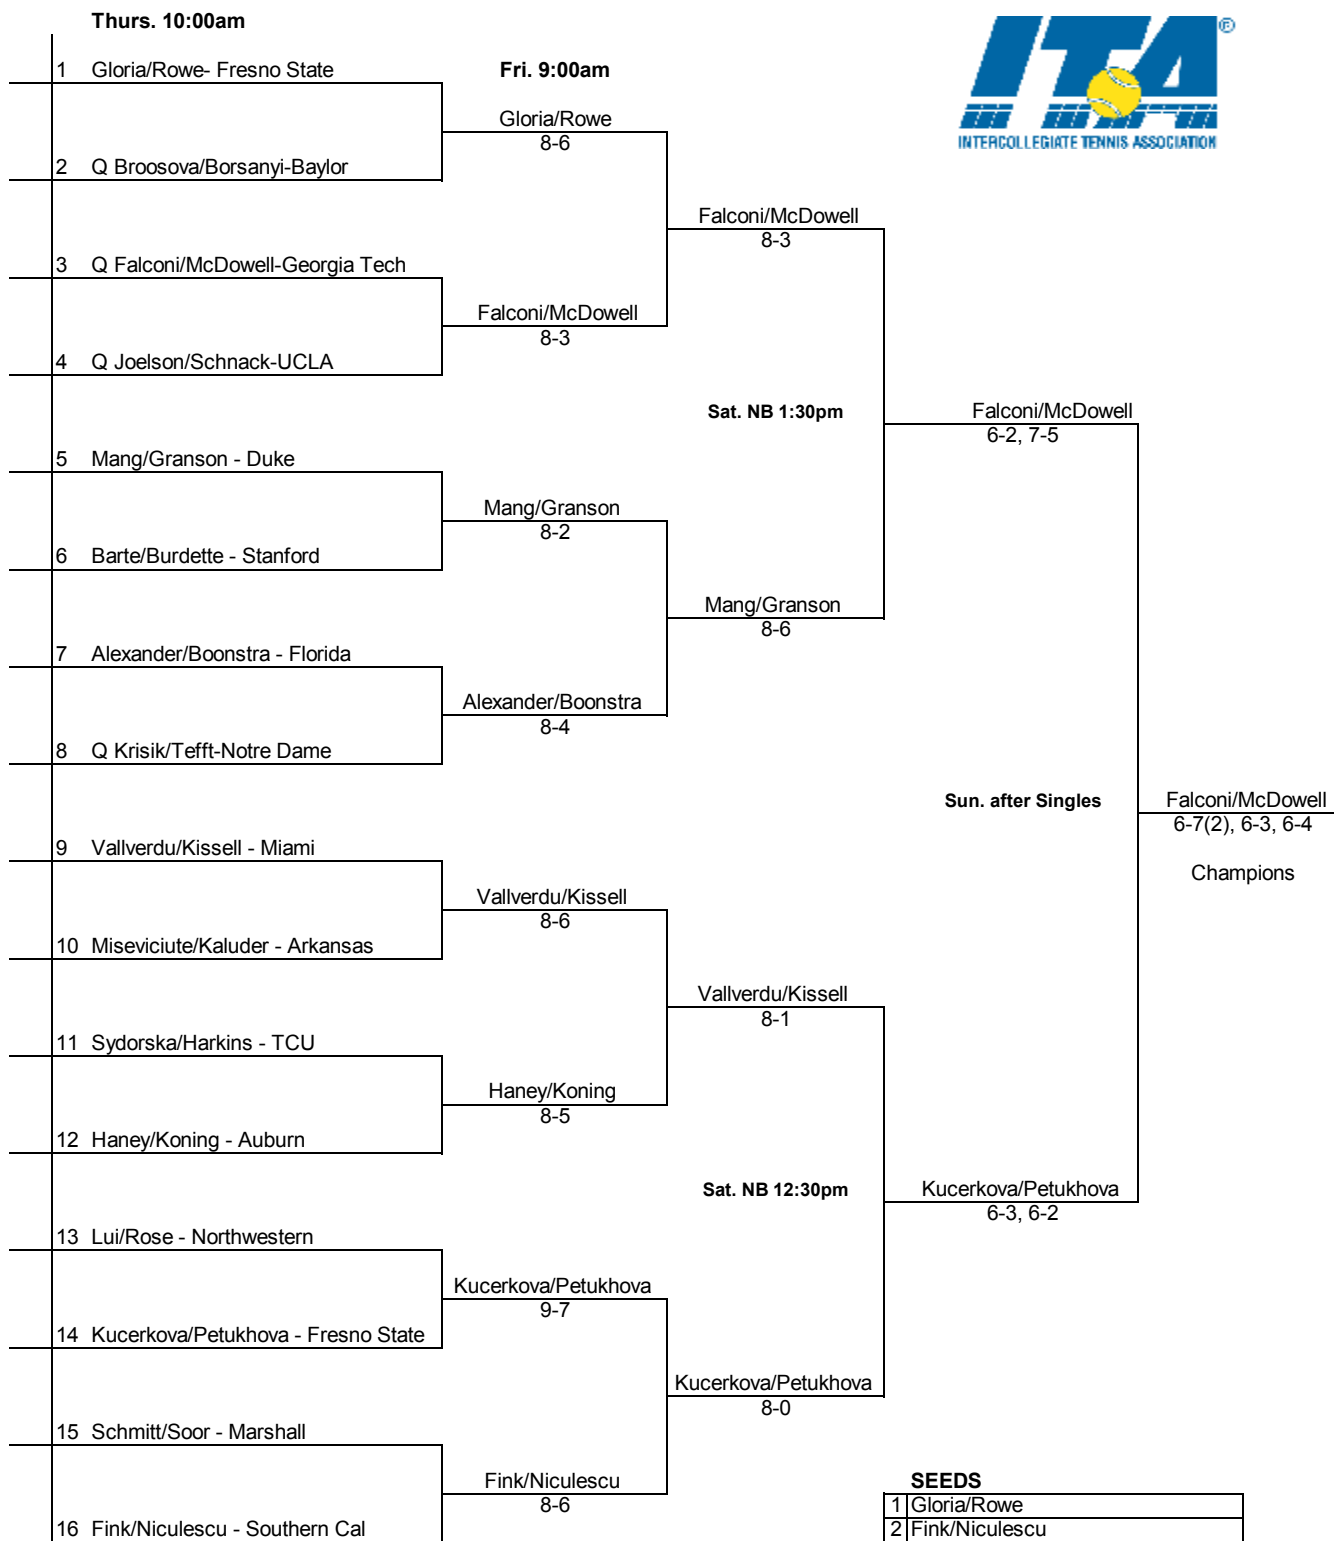

# 2008 Riviera/ITA Women's All American Championships

October 2-5, 2008

## Main Draw Doubles

### SEEDS

1	Gloria/Rowe
2	Fink/Niculescu
3	Mang/Granson
4	Haney/Koning