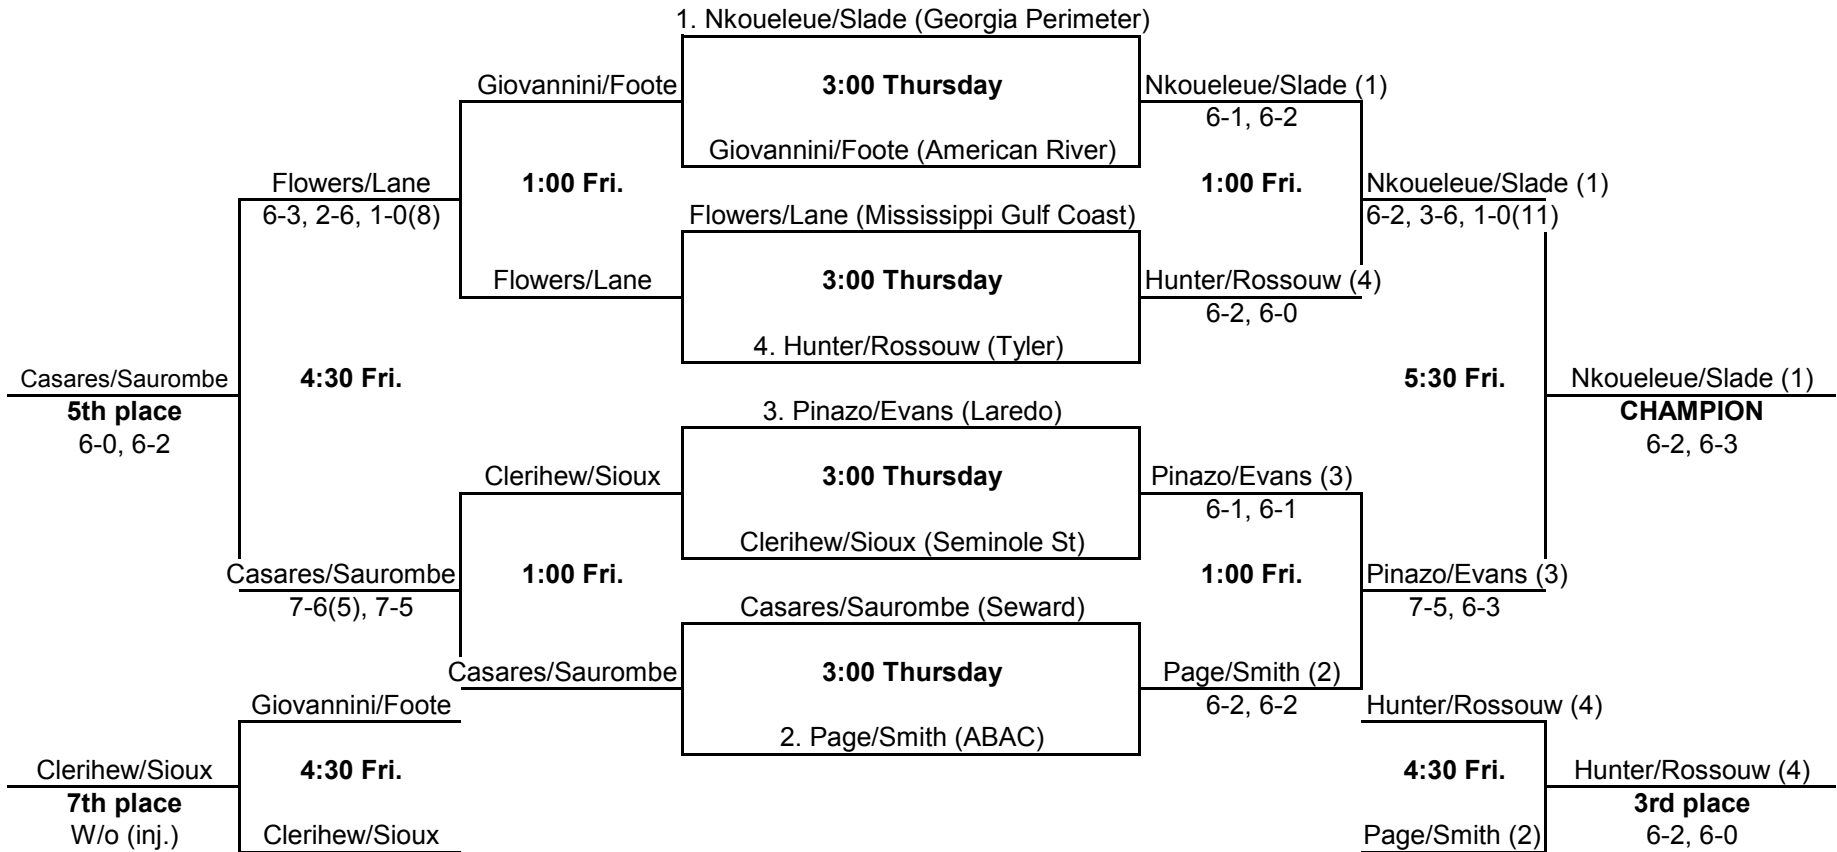

JUCO MEN'S DOUBLES

Seeds

1. Nkoueleue/Slade (Georgia Perimeter)
2. Page/Smith (Abraham Baldwin Agricultural College)
3. Pinazo/Evans (Laredo Community College)
4. Hunter/Rossouw (Tyler Junior College)

2014 USTA/ITA National Small College Championships