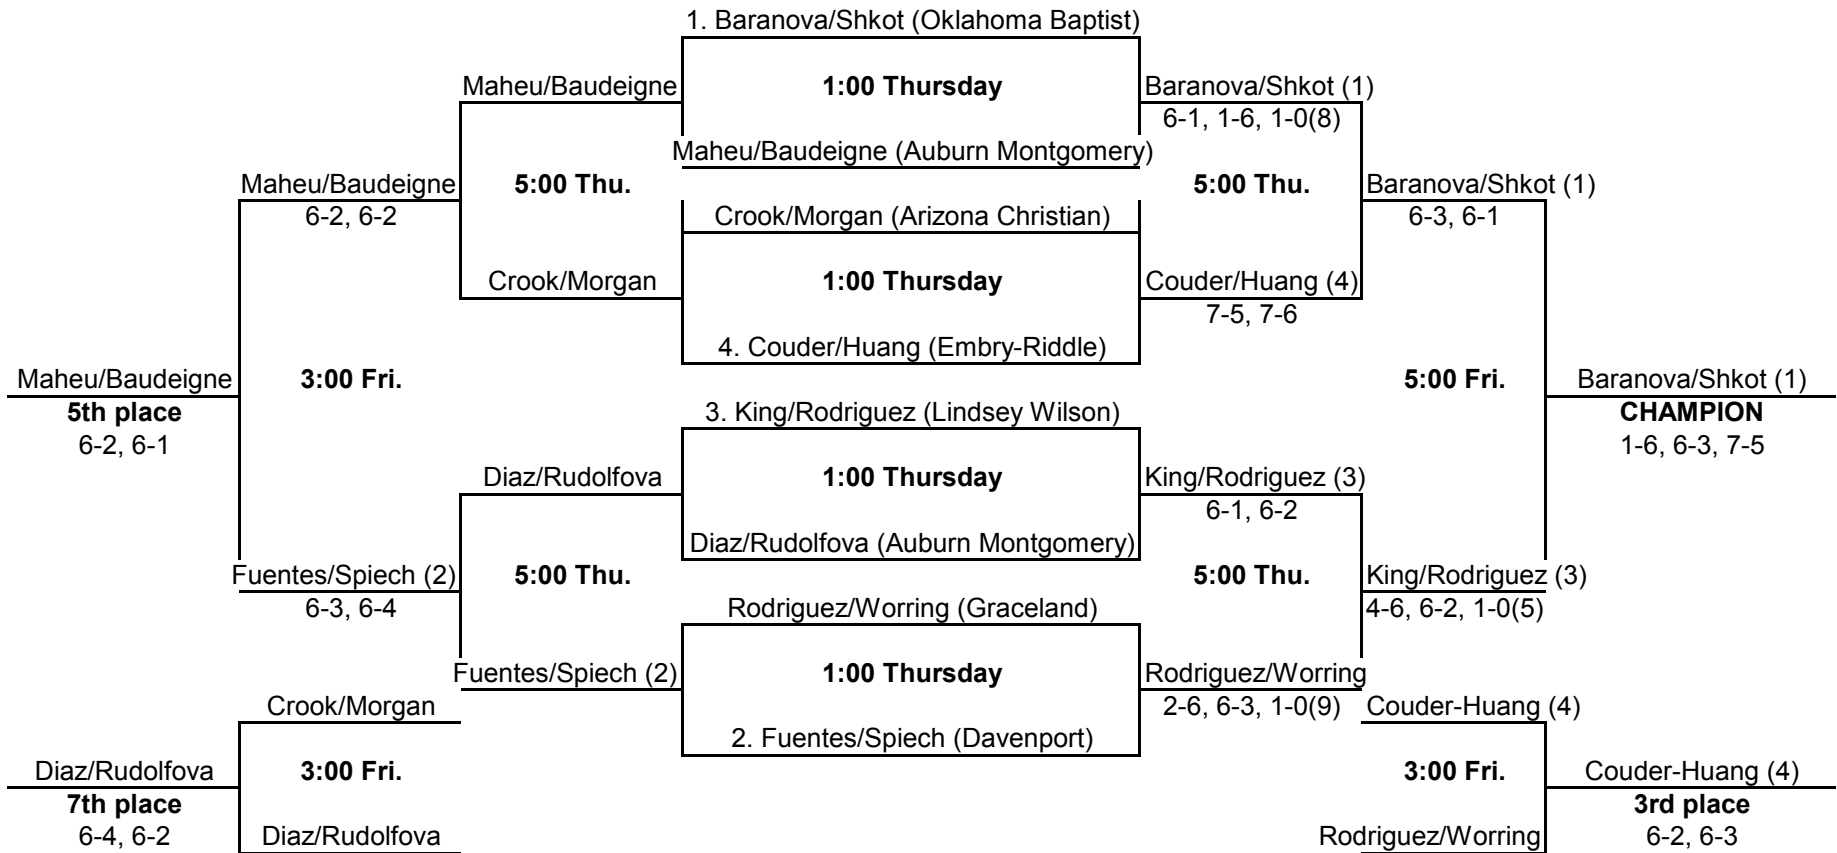

# NAIA WOMEN'S DOUBLES

## Seeds

1. Baranova/Shkot (Oklahoma Baptist)
2. Fuentes/Spiech (Davenport)
3. King/Rodriguez (Lindsey Wilson)
4. Couder/Huang (Embry-Riddle)

2014 USTA/ITA National Small College Championships