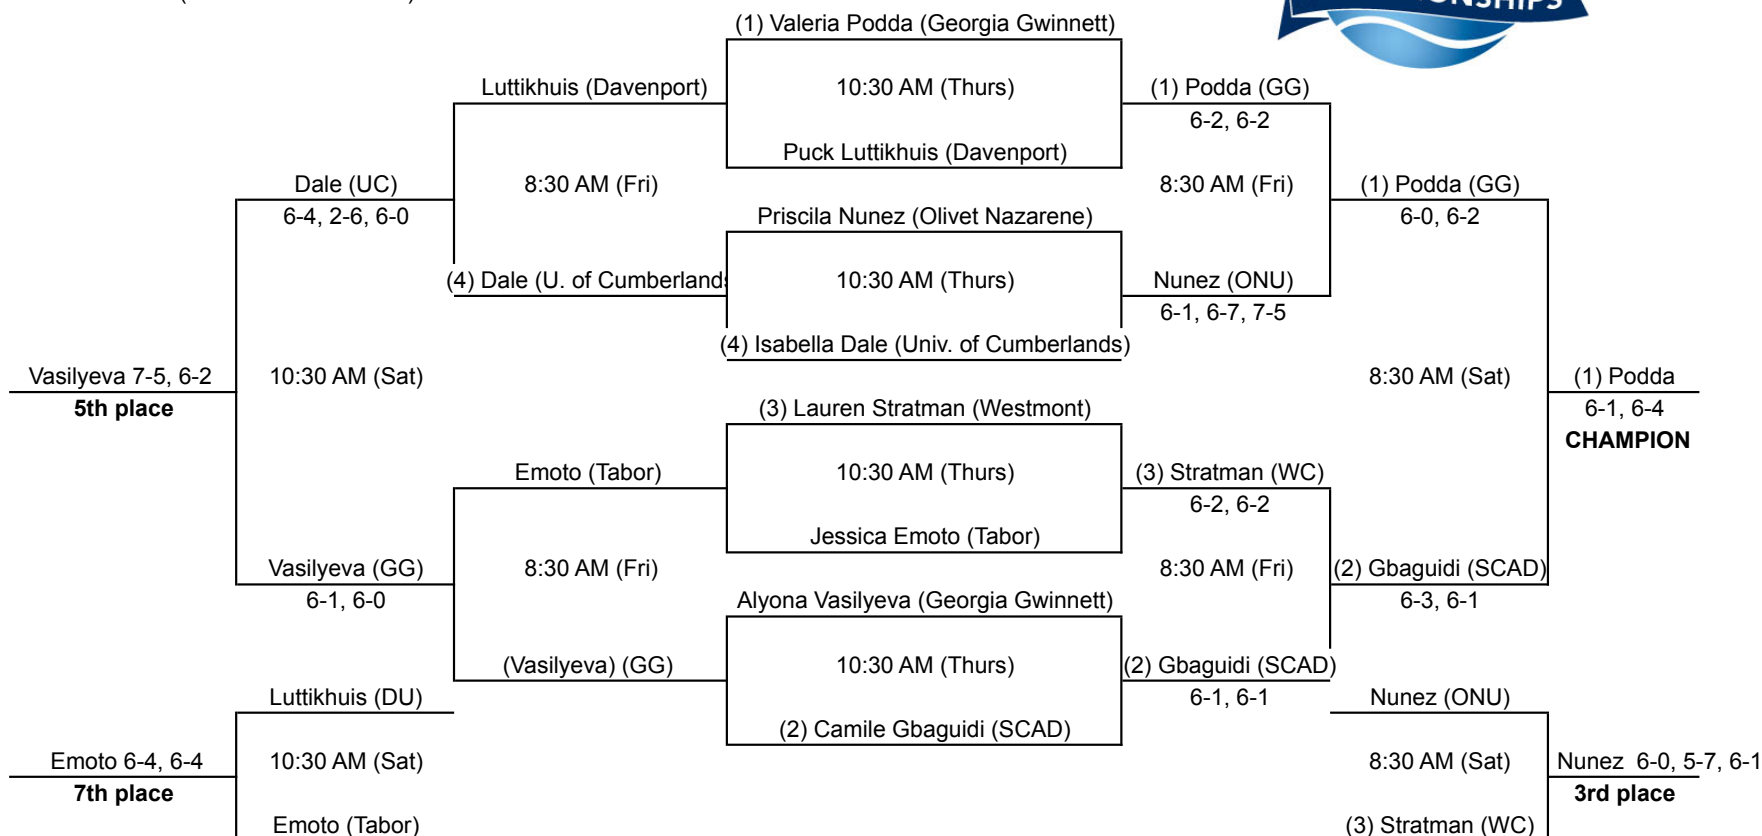

## Seeds

1. Valeria Podda (Georgia Gwinnett)
2. Camille Gbaguidi (SCAD)
3. Lauren Stratman (Westmont)
4. Isabella Dale (Univ. of Cumberlandands)

## Seeds

1. Vasilyeva - Di Salvo (Georgia Gwinnett)
2. Stratman - Lee (Westmont)
3. Sepulveda - De Souza (Cumberland Univ)
4. Podda - Pinones Haltenhoff (Georgia Gwinnett)