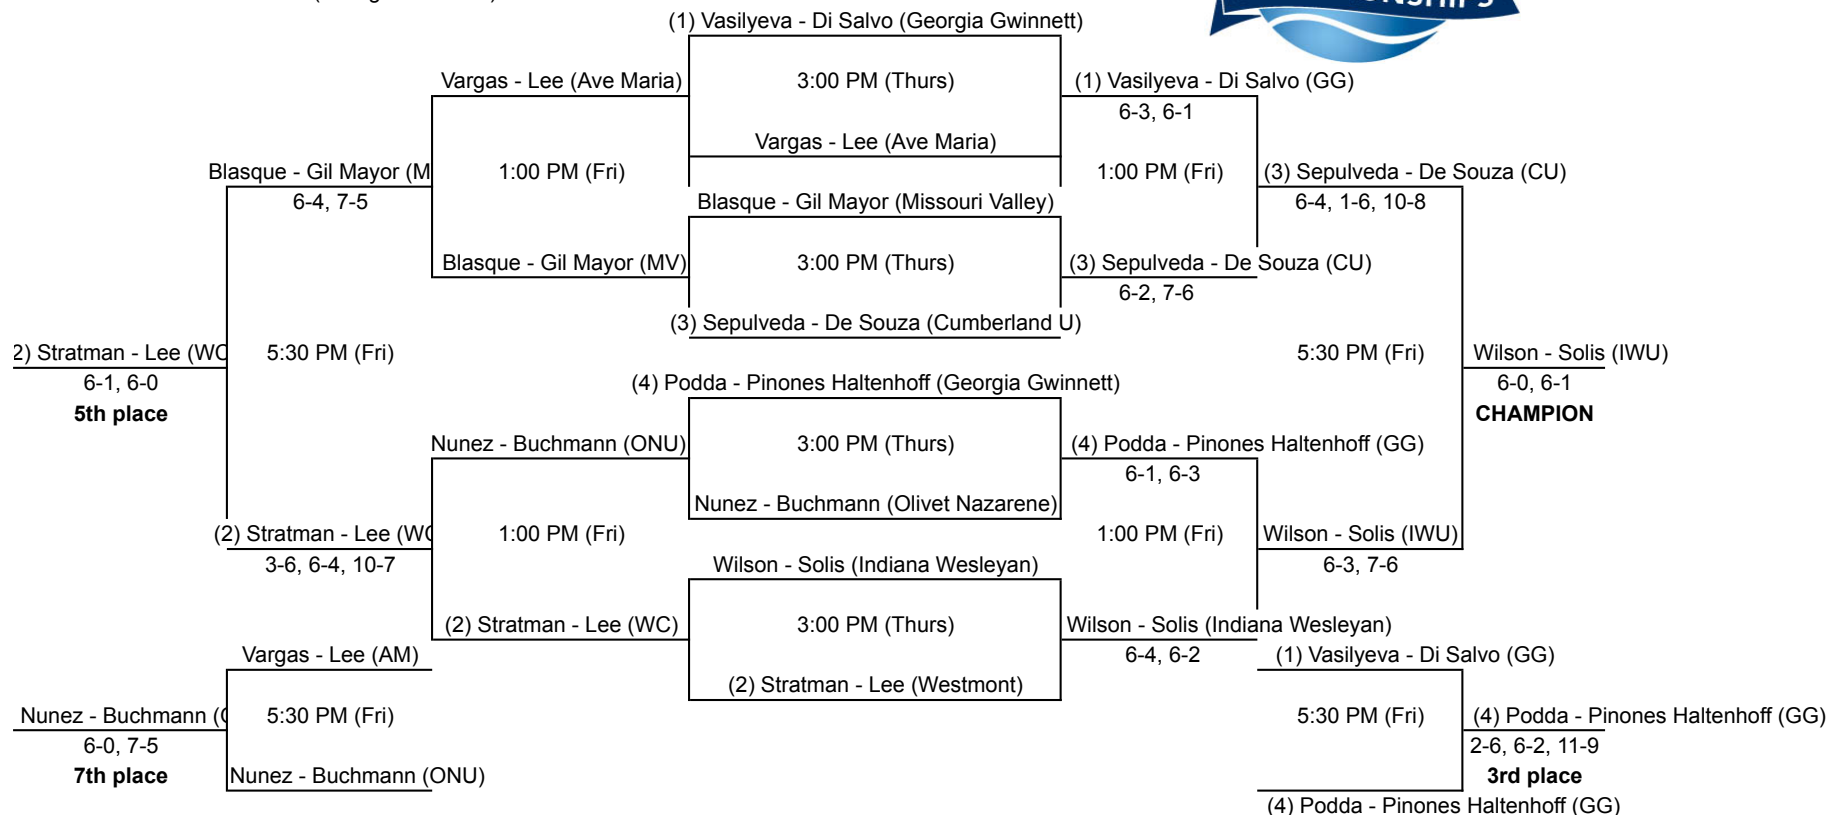

## Seeds

1. Valeria Podda (Georgia Gwinnett)
2. Camille Gbaguidi (SCAD)
3. Lauren Stratman (Westmont)
4. Isabella Dale (Univ. of Cumberlandands)

## 2015 USTA/ITA National Small College Championships (NAIA Women Singles)

## Seeds

1. Vasilyeva - Di Salvo (Georgia Gwinnett)
2. Stratman - Lee (Westmont)
3. Sepulveda - De Souza (Cumberland Univ)
4. Podda - Pinones Haltenhoff (Georgia Gwinnett)