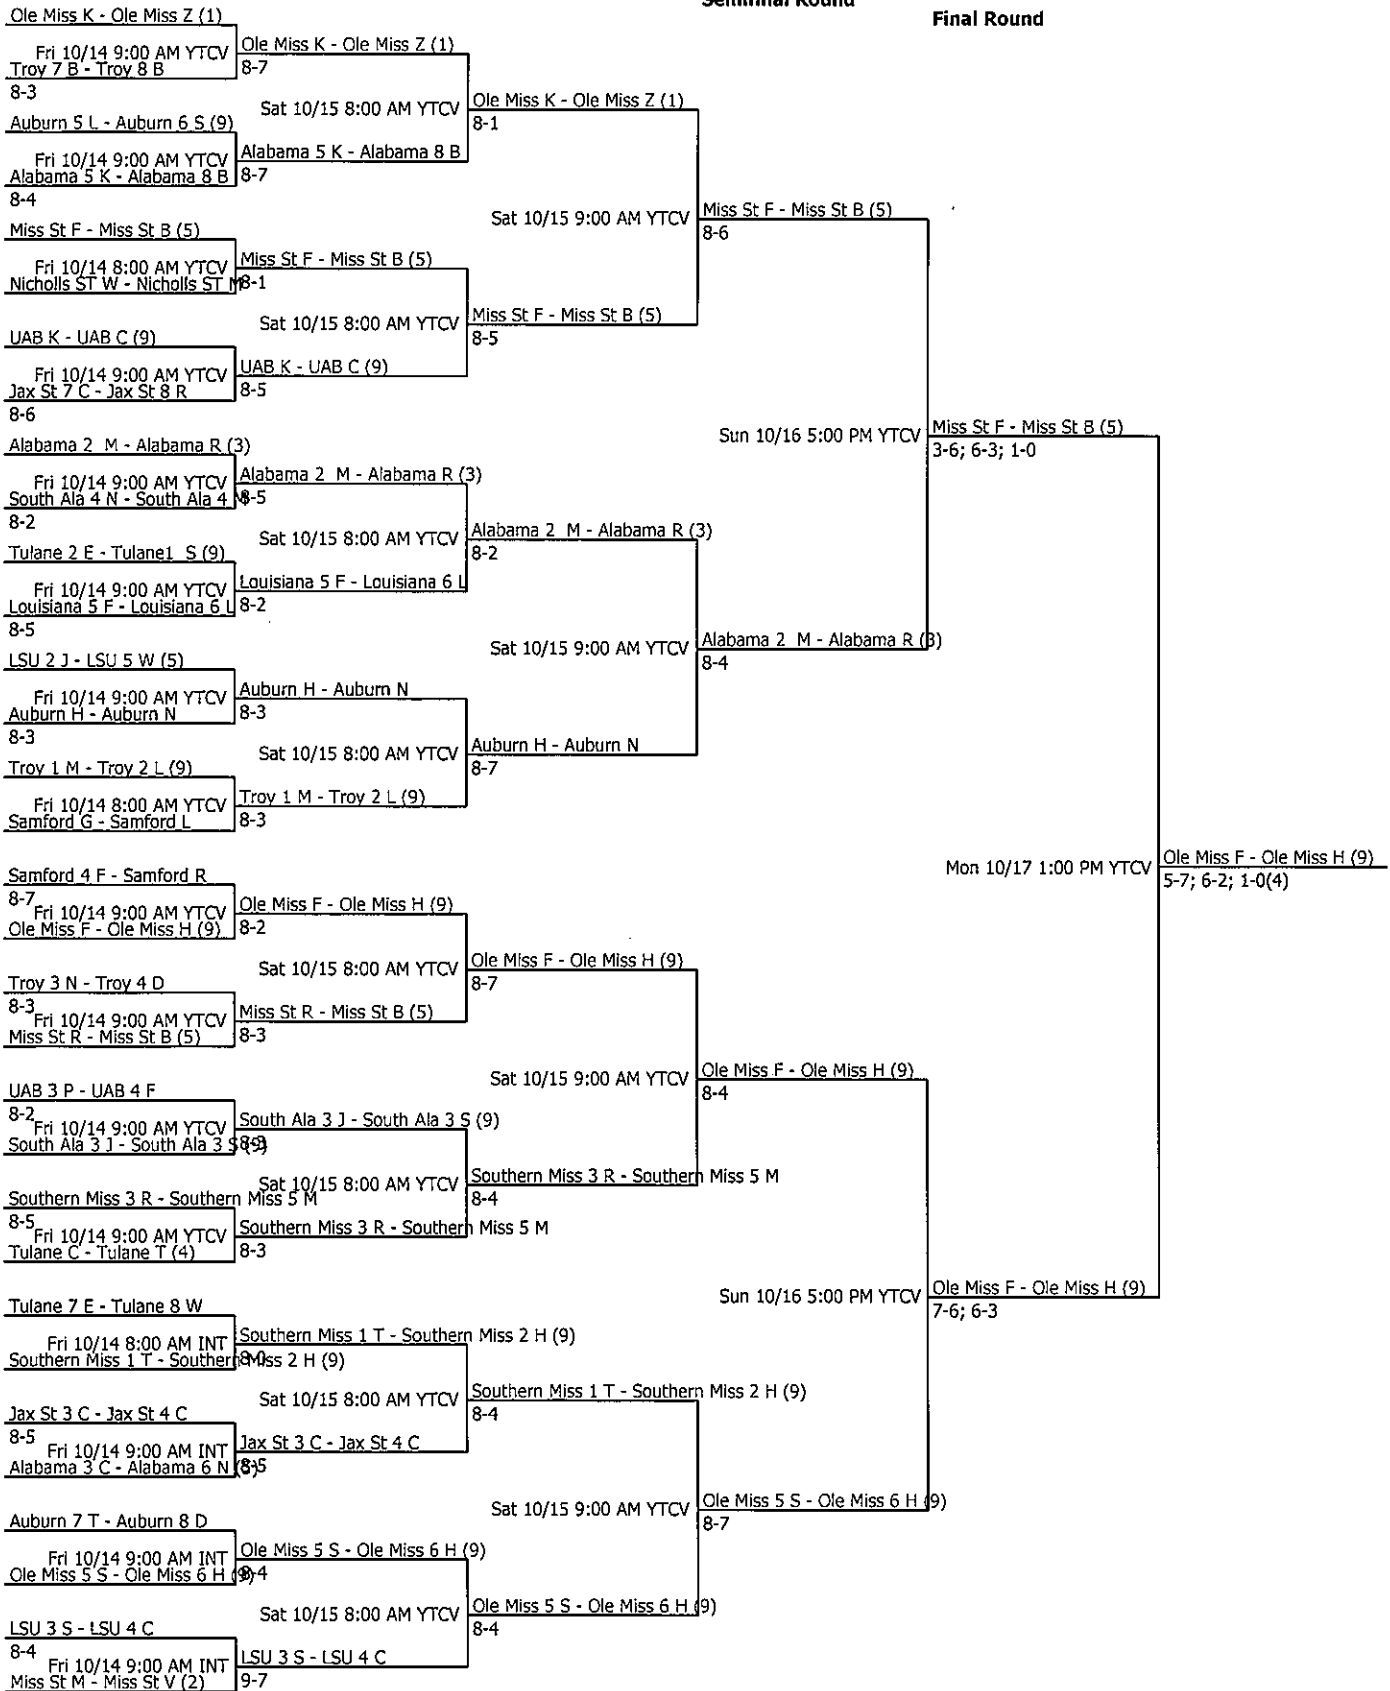

Seeded Players			
Auburn University	Men's Open Doubles 2016	1. Ole Miss - Ole...	5. Alabama 3 - Al...	9. Auburn 5 - Aub...	9. Southern Miss ...
City/State: Auburn, AL	Section: Southern	2. Miss St - Miss...	5. LSU 2 - LSU 5	9. Ole Miss - Ole...	9. Troy 1 - Troy 2
Director: Travis C. Debardeleben	Referee: Chris Rogers	3. Alabama 2 - Al...	5. Miss St - Miss...	9. Ole Miss 5 - O...	9. Tulane 2 - Tul...
Phone: 334-501-2921	Date: 03/25/2011 - 03/27/2011	4. Tulane - Tulane	5. Miss St - Miss...	9. South Ala 3 - ...	9. UAB - UAB
					Winner: Ole Miss - Ole Miss

Round of 32

Round of 16

Quarterfinal Round

Semifinal Round

Final Round

Referee's Signature